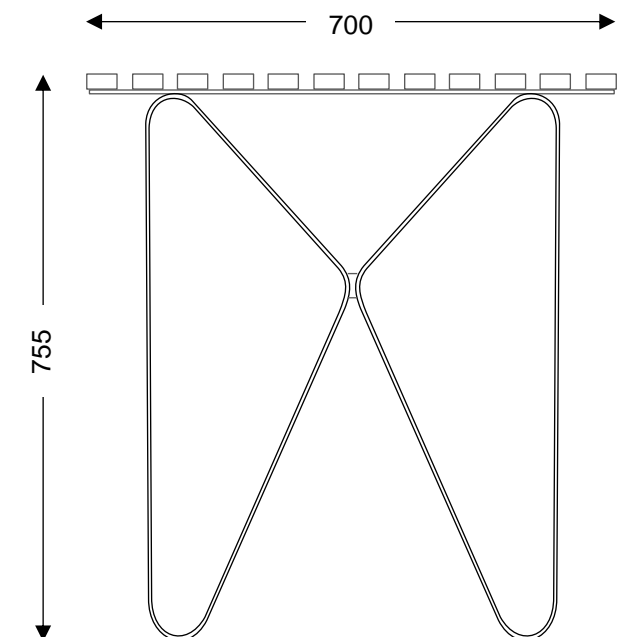

EMERDYN

02 9534 1314

sales@emerdyn.com.au

Dimensions

Note: DDA version available at 835 high

EM052 side

EM052/ EM056 end

EM056 side

Garden Chair / Seat

EM053, EM054, EM122 DDA & EM123 DDA

EMERDYN

02 9534 1314

sales@emerdyn.com.au

Dimensions

EM053 / EM054 armrest optional
Length 600mm

EM122 / EM123 DDA version
Length 1800mm or custom