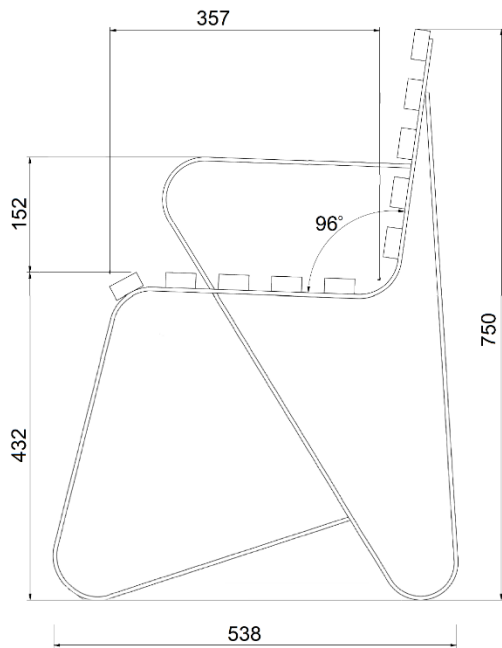

EMERDYN

02 9534 1314

sales@emerdyn.com.au

Dimensions

Note: DDA version available at 835 high

EM052 side

EM052/ EM056 end

EM056 side

Garden Chair / Seat

EM053, EM054, EM122 DDA & EM123 DDA

EMERDYN

02 9534 1314

sales@emerdyn.com.au

Dimensions

EM053 / EM054 armrest optional
Length 600mm

EM122 / EM123 DDA version
Length 1800mm or custom