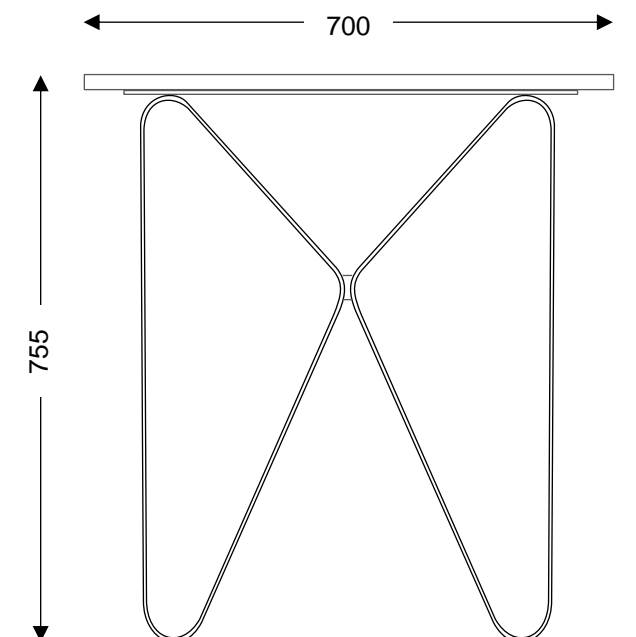

EMERDYN

02 9534 1314

sales@emerdyn.com.au

Dimensions

Note: DDA version available at 835 high

EM052 side

EM052/ EM056 end

EM056 side

Garden Chair / Seat

EM053, EM054, EM122 DDA & EM123 DDA

EMERDYN

02 9534 1314

sales@emerdyn.com.au

Dimensions

EM053 / EM054 armrest optional
Length 600mm

EM122 / EM123 DDA version
Length 1800mm or custom