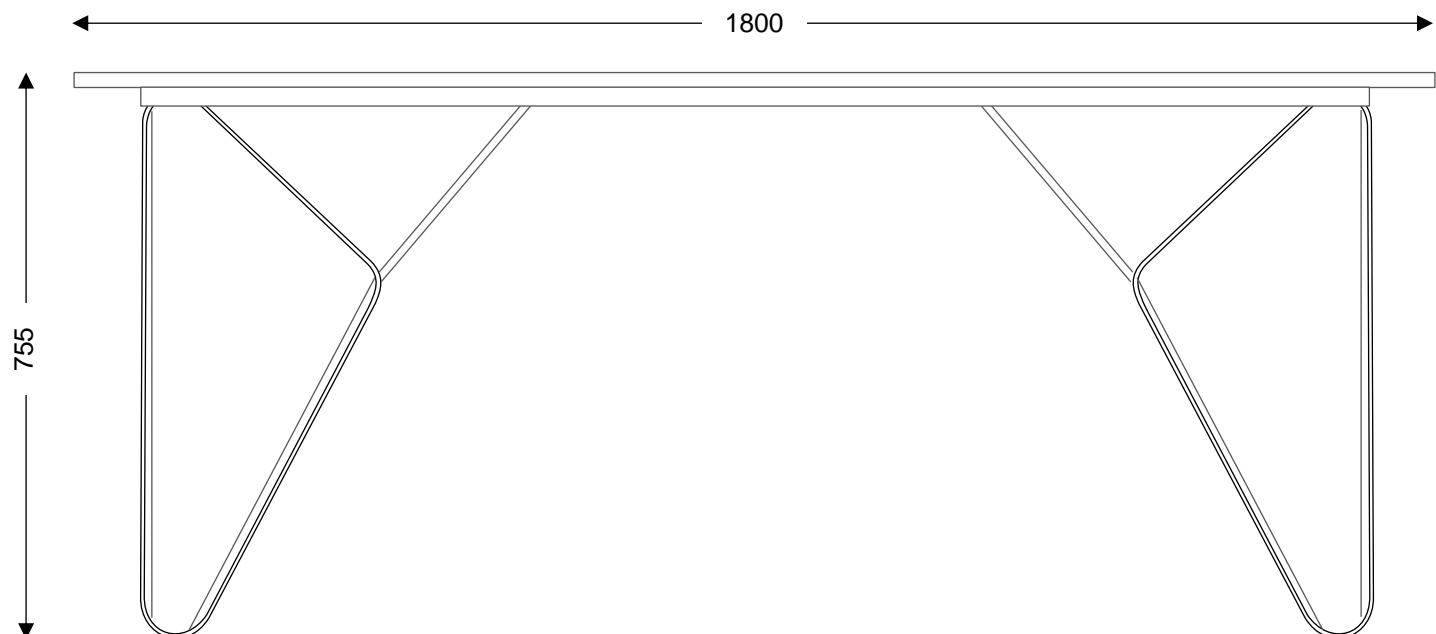

- Battens: hardwood timber 40 x 20mm, oiled
- Frame: hot dip galvanised steel
- Finish: powder coated frame
- Fixture: freestanding, surface, inground

Options:

- Length: custom
- Battens: painted timber, aluminium, powder coated aluminium
- Armrests: cast aluminium or aluminium flat bar
- Seats: back-to-back
- DDA: 1800 long version available at DDA height

EMERDYN

02 9534 1314

sales@emerdyn.com.au

Dimensions

Note: DDA version available at 835 high

EM052 side

EM052/ EM056 end

EM056 side

Garden Chair / Seat

EM053, EM054, EM122 DDA & EM123 DDA

EMERDYN

02 9534 1314

sales@emerdyn.com.au

Dimensions

EM053 / EM054 armrest optional
Length 600mm

EM122 / EM123 DDA version
Length 1800mm or custom